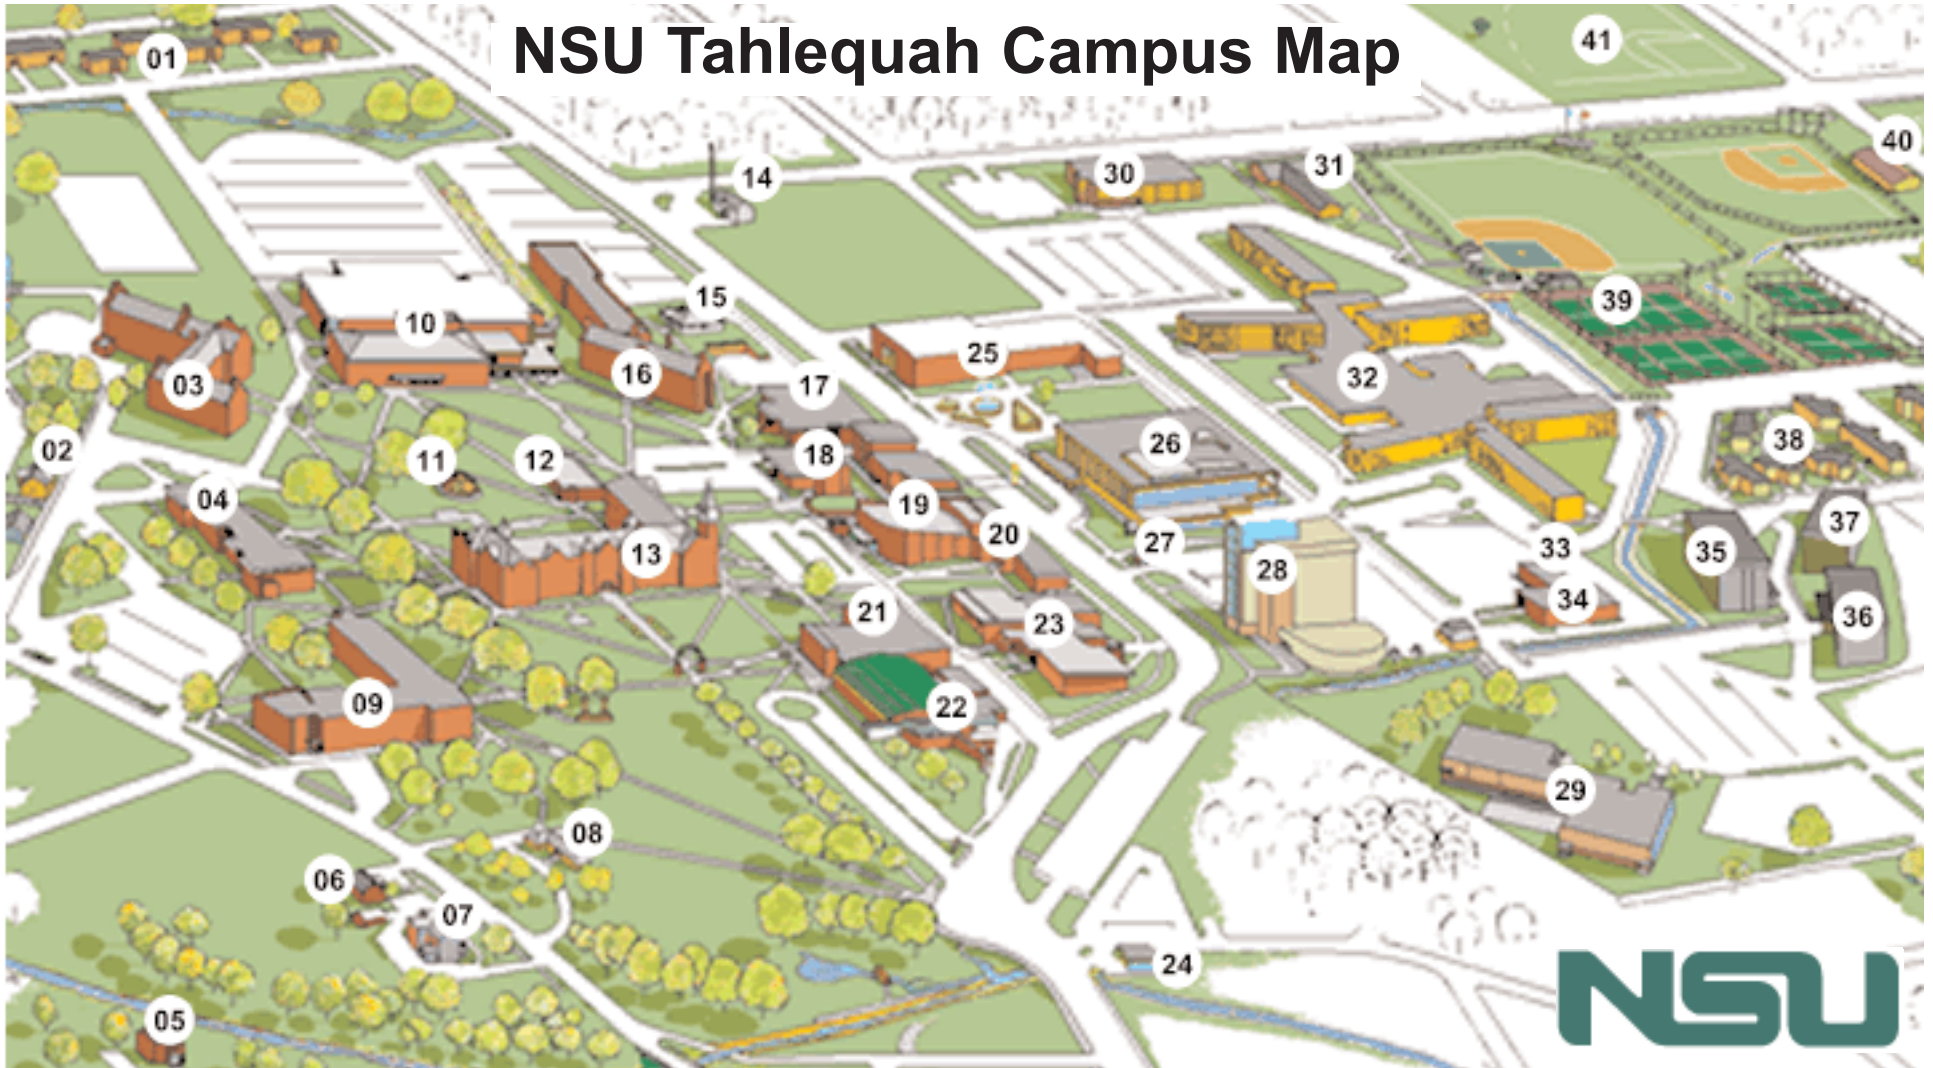

NSU Tahlequah Campus Map

Administration (23)
 Bacone House (05)
 Baseball Facilities (31)
 Ceramics (02)
 Courtside Apts. (38)
 Education (04)
 Fine Arts (20)
 Fine Arts Auditorium (19)
 Fitness Center (29)
 Gazebo (11)
 Health & Human Performance (21)

Haskell Hall (16)
 Hastings Hall (36)
 Industrial Arts (17)
 Information Booth (27)
 Intramural Fields (41)
 Jack Dobbins Fieldhouse (22)
 John Vaughn Library (10)
 Journalism (18)
 Leoser Center (32)
 Logan Hall (35)
 NET Building (28)

Gable Field
Corner of Grand Ave. & Allen Rd.

Greenhouse
College Ave.

Jazz Lab
307 Muskogee Ave.

Literacy Center
1003 N. Grand Ave.

Motor Pool
840 N. Grand Ave.

Shawnee St. Theatre
Corner of Shawnee & College Ave.

Small Business Development
309 N. Muskogee

Special Services
800 N. Vinita Ave.

Track
Corner of Grand Ave. & Allen Rd.

University Playhouse
Corner of Muskogee & Downing